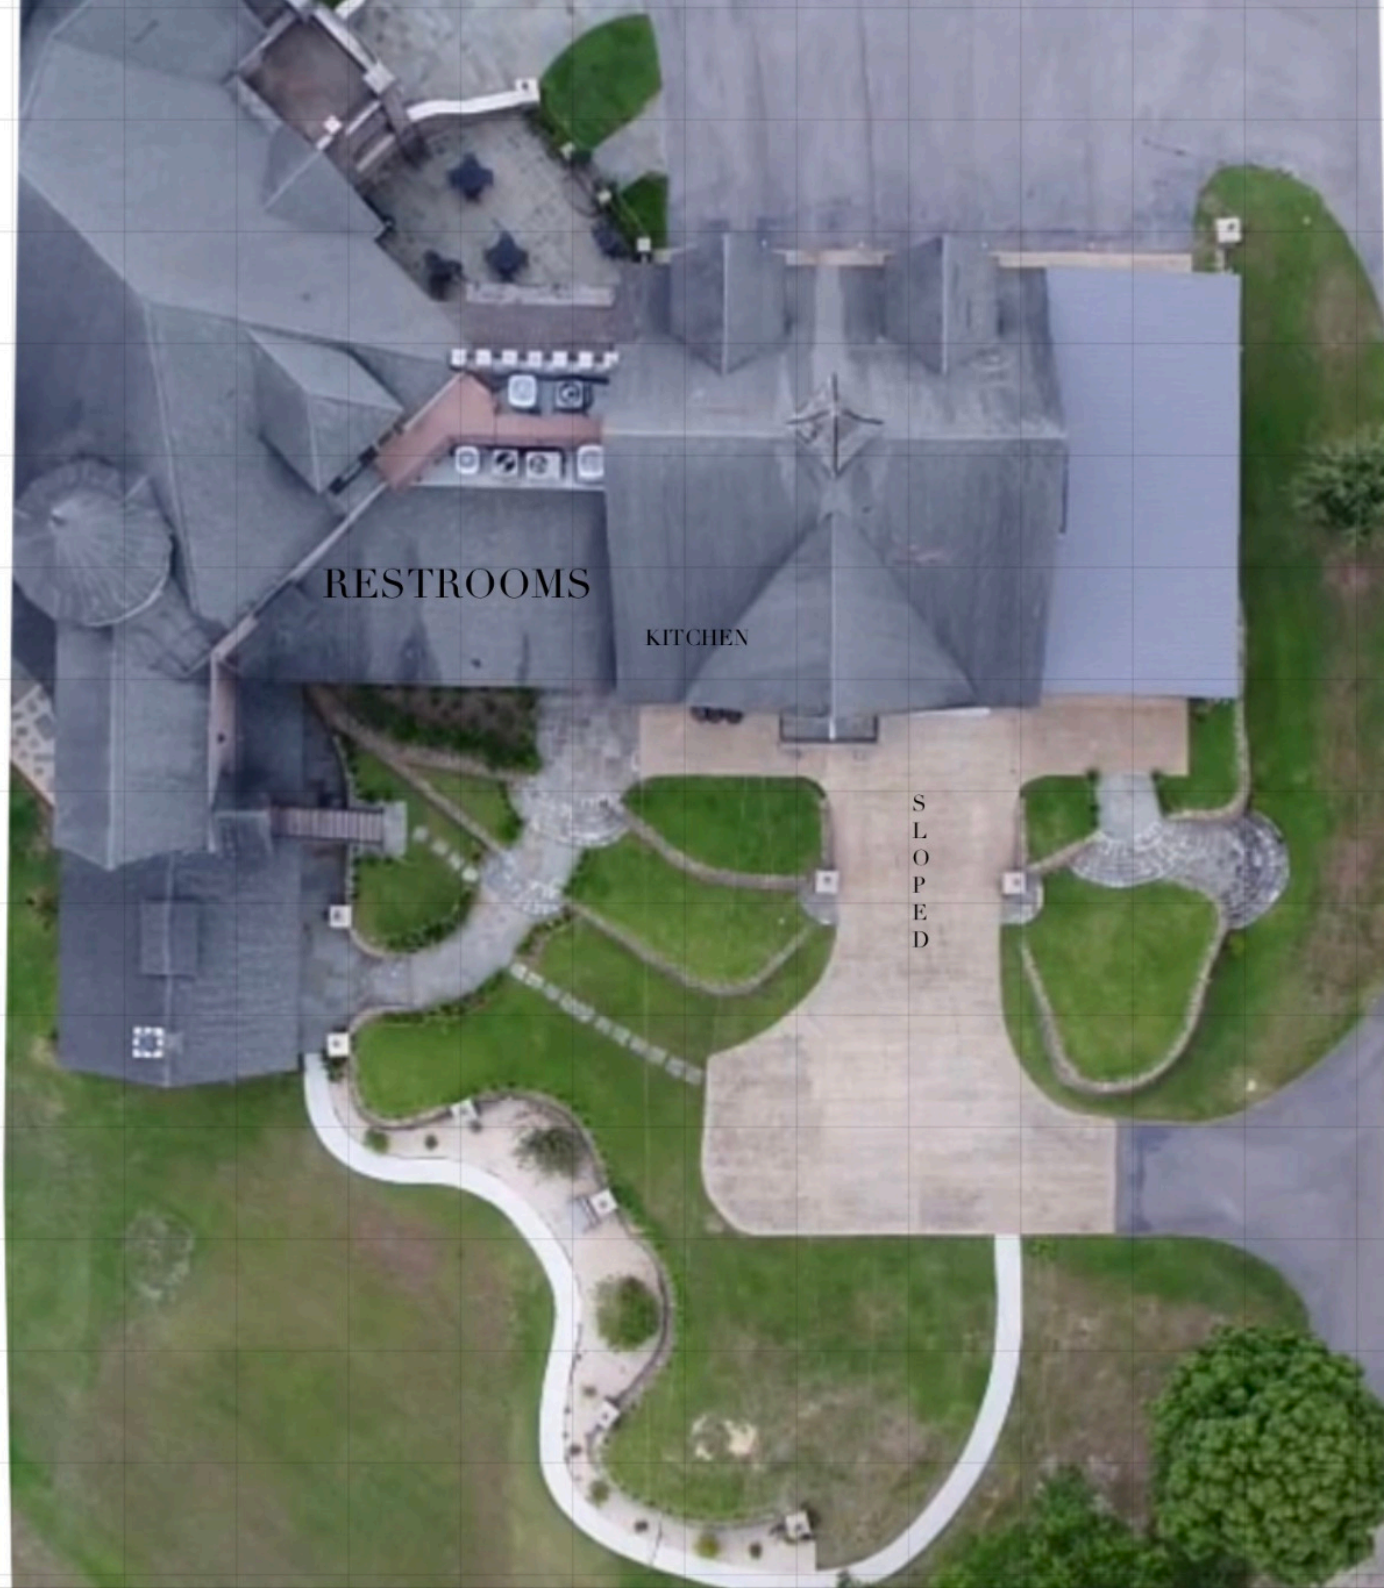

# Scale:

5ft Round  
Table

8ft Rectangle  
Table

Bistro Table  
(linen not provided)

← Ballroom

Courtyard

25' ↕

← 10' →