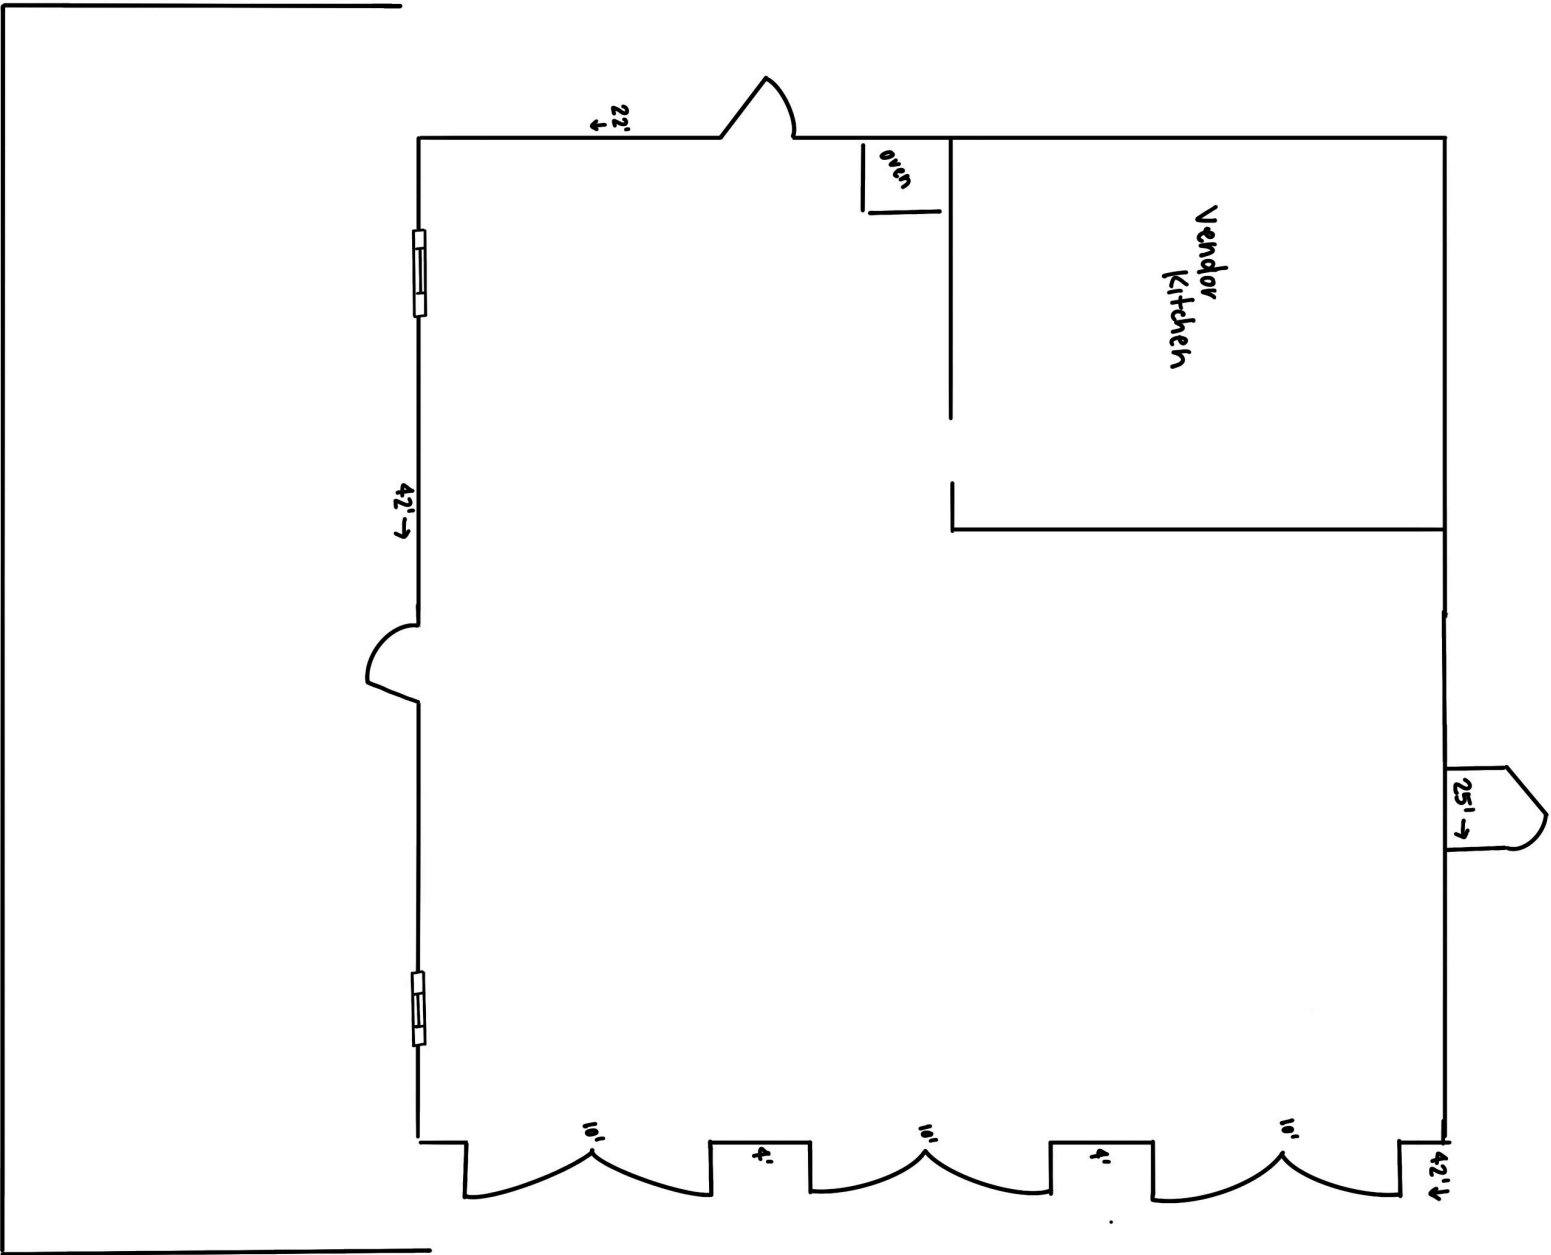

# Scale:

5ft Round  
Table

8ft Rectangle  
Table

Bistro Table  
(linen not provided)

Scale:

5ft Round  
Table

8ft Rectangle  
Table

Bistro Table  
(linen not provided)

# Three Lakes Manor Ballroom

Guest  
Restrooms

Vendor  
Kitchen

door

25' →

42' ↓

10'

4'

10'

4'

10'

22' ↓

42' →

22' x 47' Courtyard

GROOMS SUITE

CASED OPENING

18' BAR

TAVERN  
30' WIDE X 27' DEEP

DINING HALL