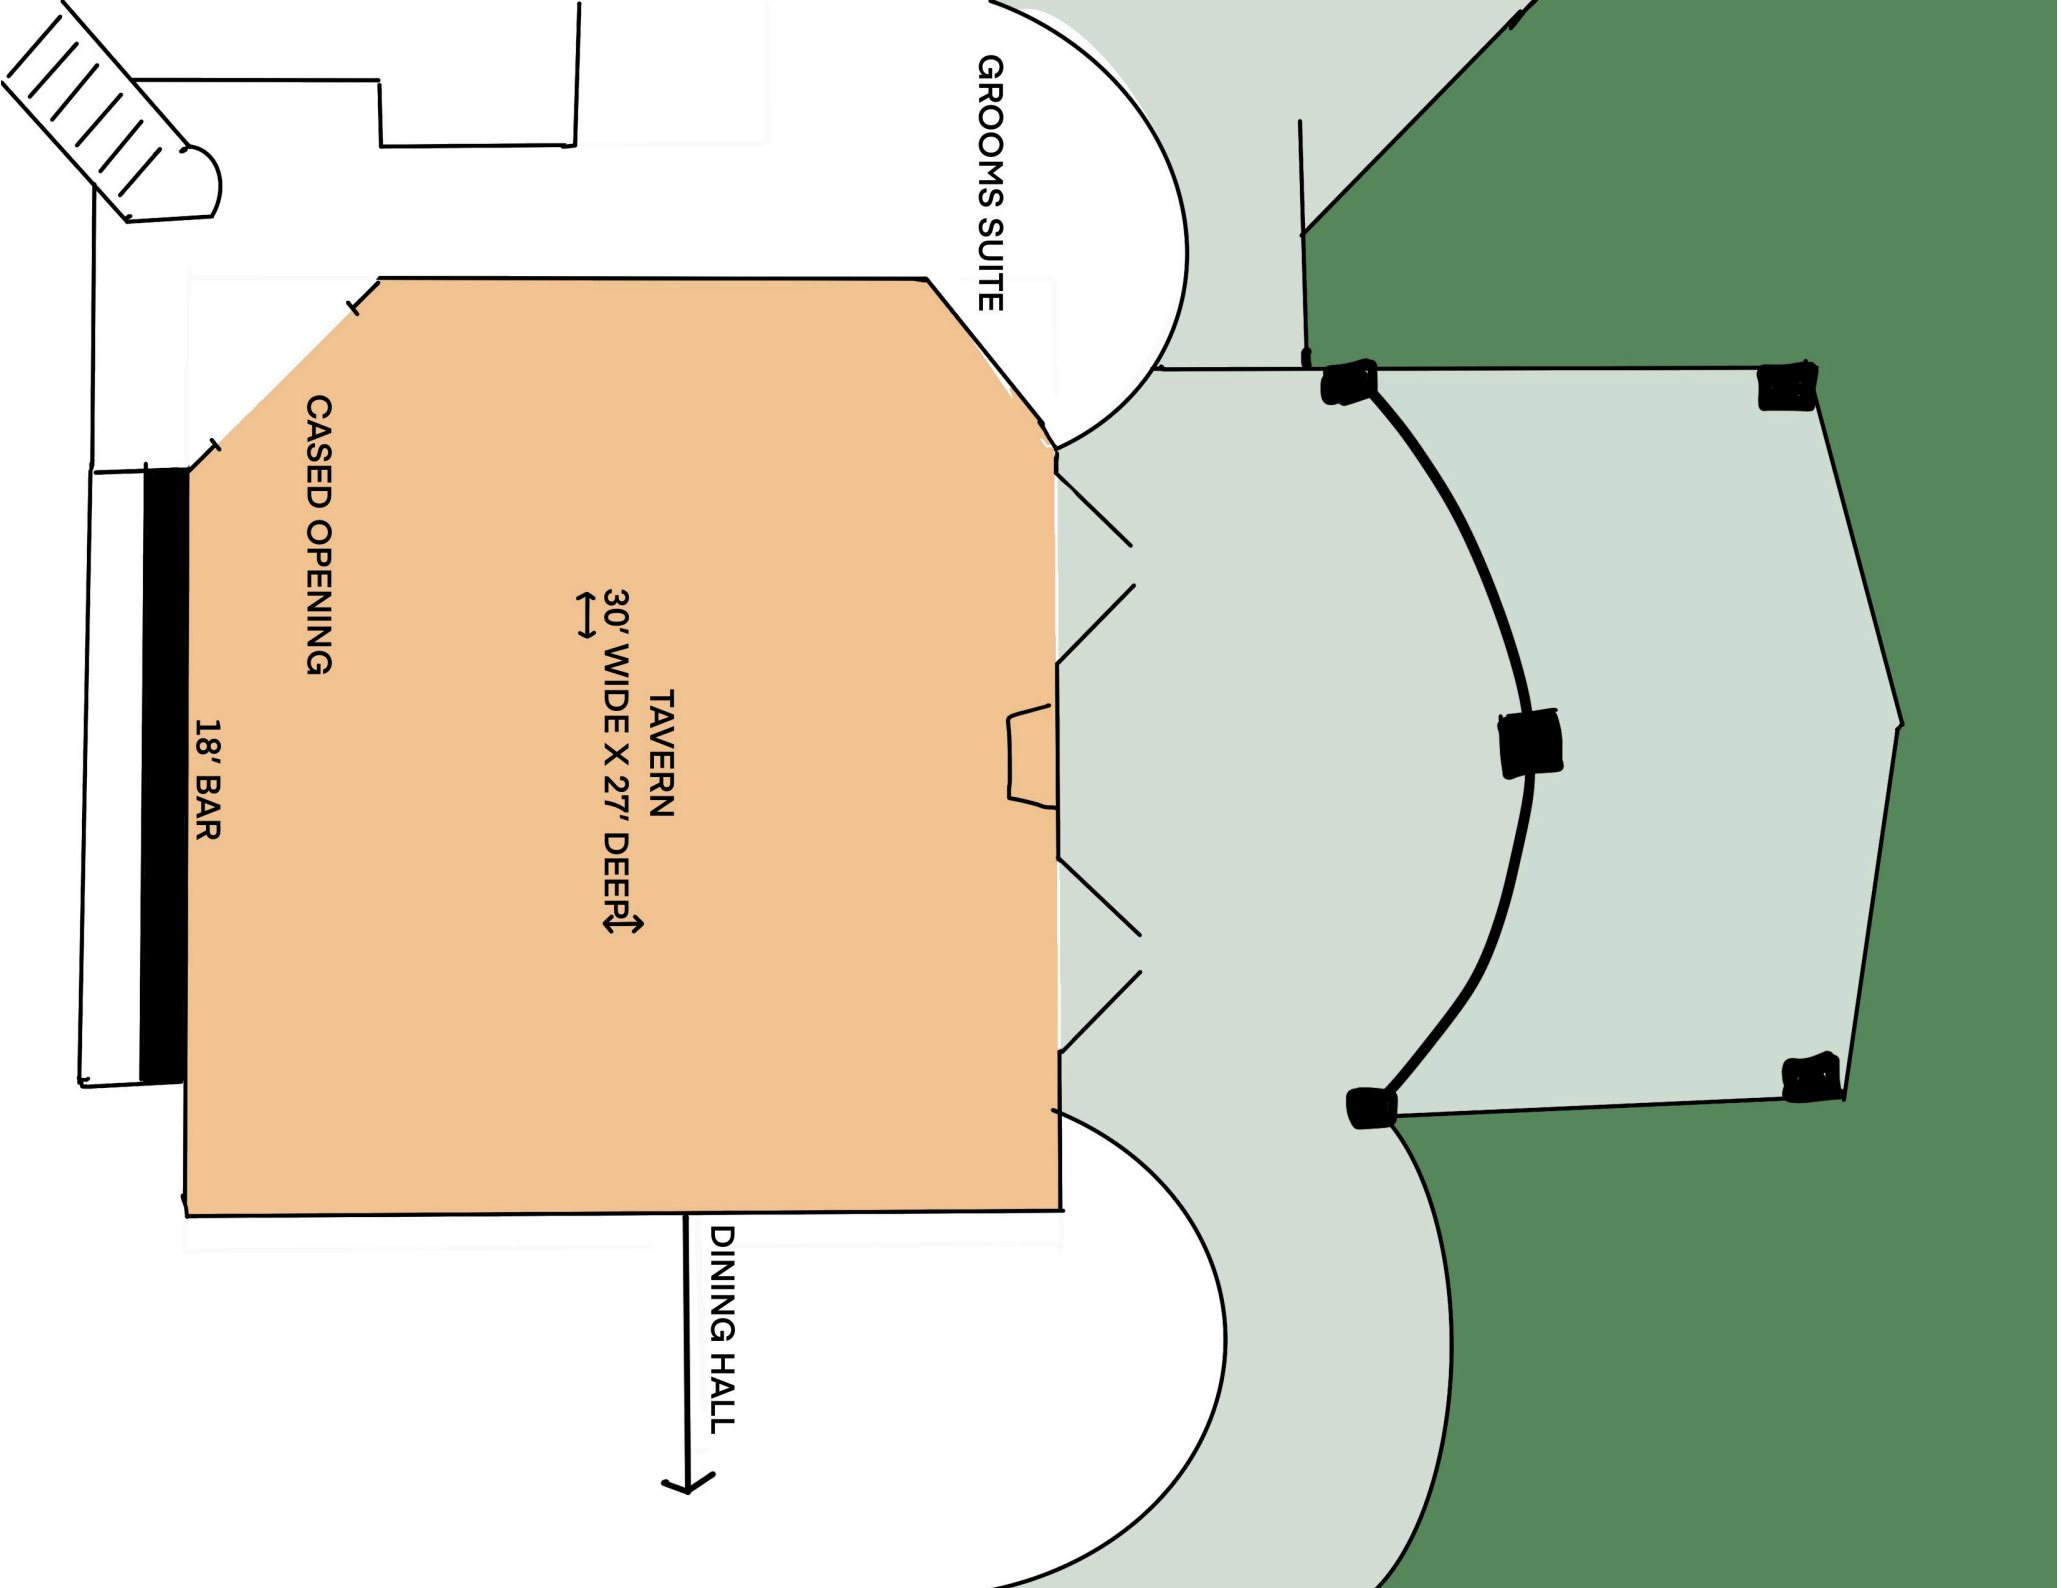

# Scale:

5ft Round  
Table

8ft Rectangle  
Table

Bistro Table  
(linen not provided)

← Ballroom

Courtyard

25' ↕

← 10' →

# Three Lakes Manor Ballroom

Guest  
Restrooms

Vendor  
Kitchen

door

25' →

42' ↓

10'

4'

10'

4'

10'

22' ↓

42' →

22' x 47' Courtyard

GROOMS SUITE

CASED OPENING

18' BAR

TAVERN  
30' WIDE X 27' DEEP

DINING HALL