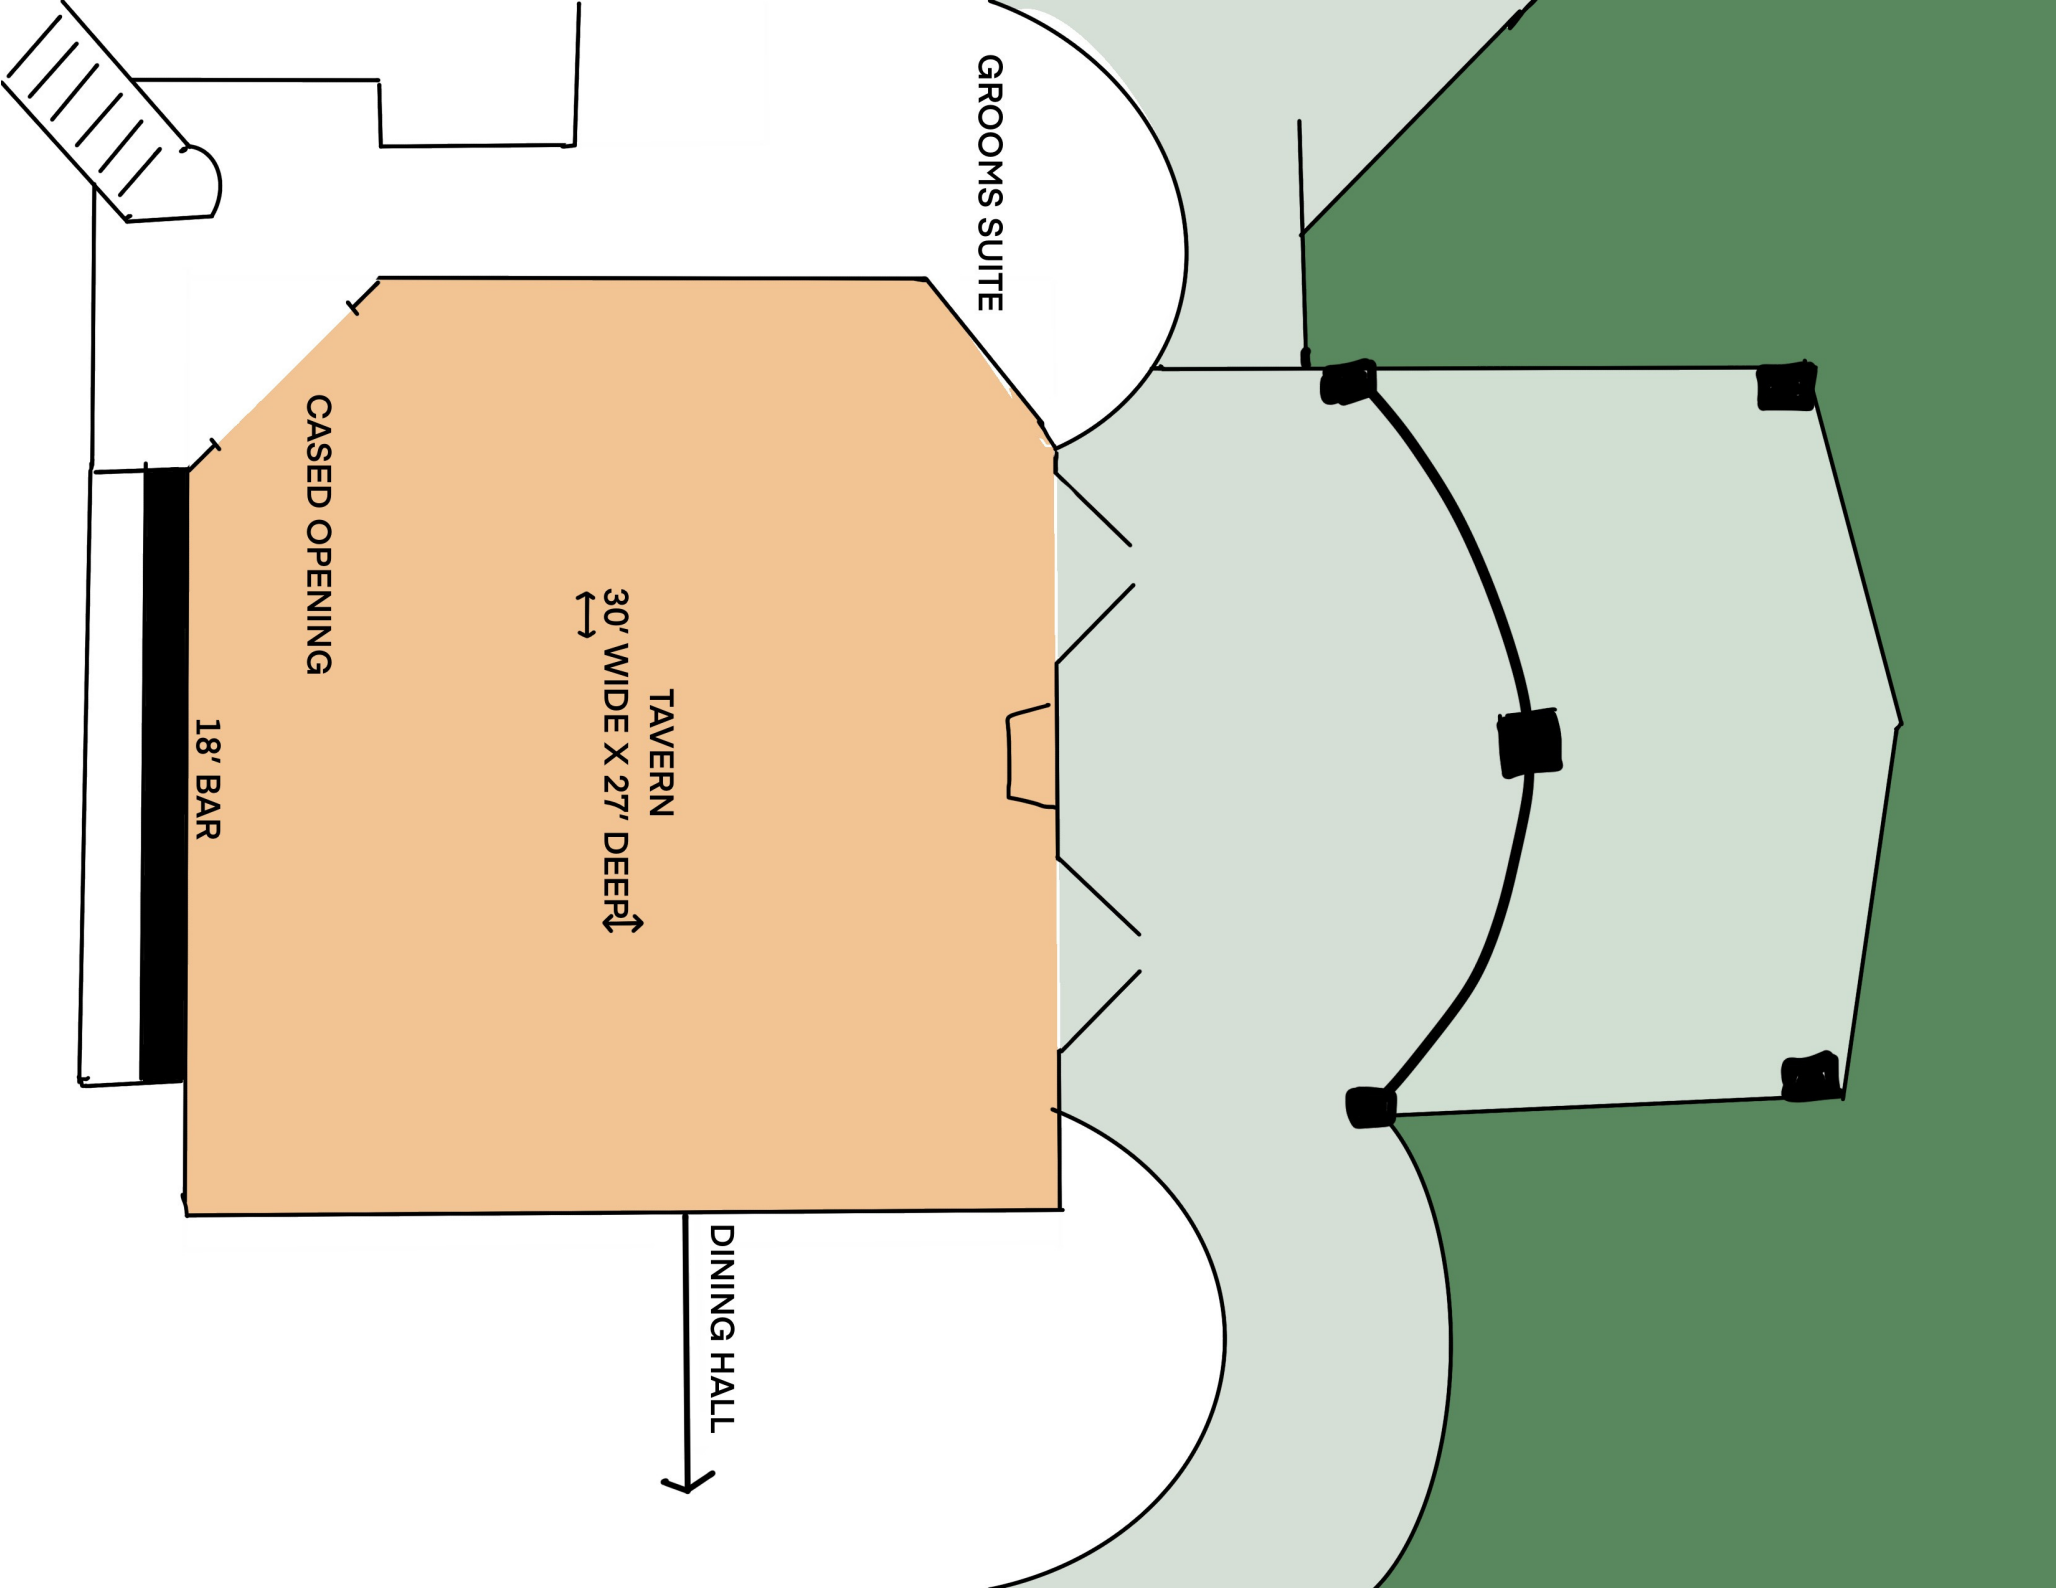

# Scale:

5ft Round  
Table

8ft Rectangle  
Table

Bistro Table  
(linen not provided)

# Three Lakes Manor Ballroom

Guest  
Restrooms

Vendor  
Kitchen

door

25' →

42' ↓

10'

4'

10'

4'

10'

22' ↓

42' →

22' x 47' Courtyard

GROOMS SUITE

CASED OPENING

TAVERN  
30' WIDE X 27' DEER

18' BAR

DINING HALL

DINING HALL  
23' WIDE X 25' DEEP

9' BARN  
DOOR

TAVERN