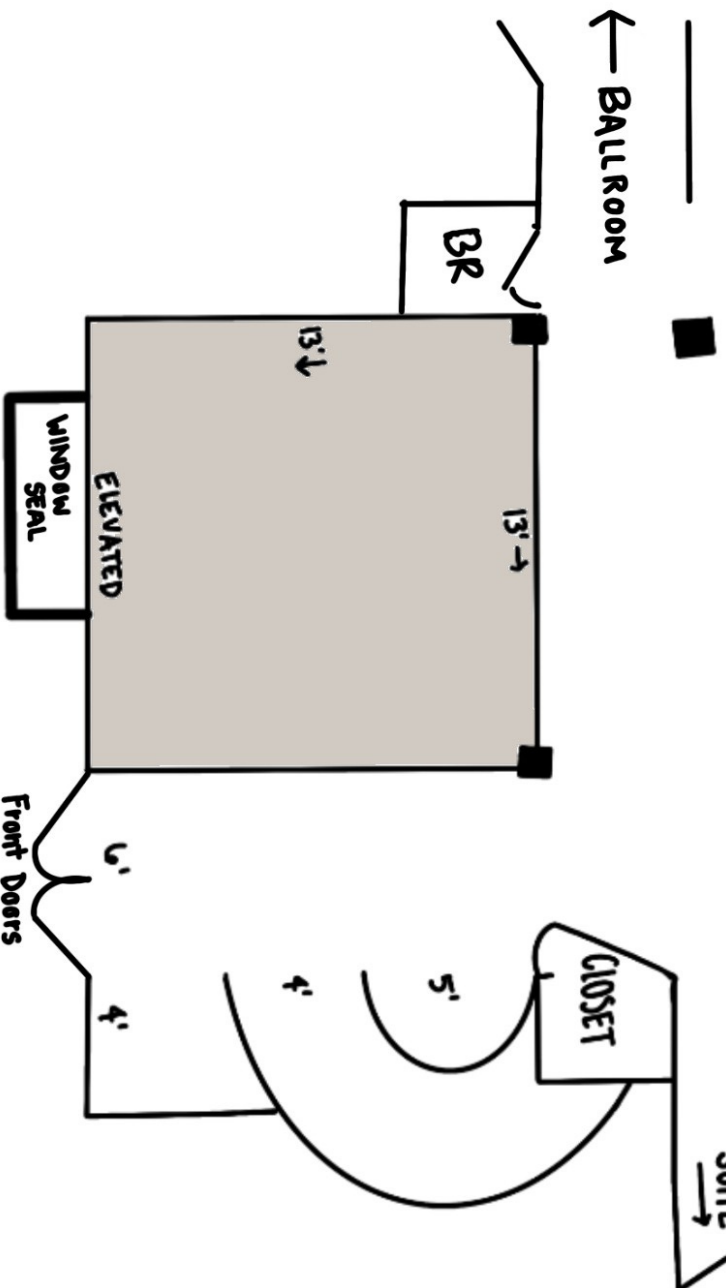

# Scale:

5ft Round  
Table

8ft Rectangle  
Table

Bistro Table  
(linen not provided)

# Scale:

5ft Round  
Table

8ft Rectangle  
Table

Bistro Table  
(linen not provided)

← Ballroom

10 total Steps

25' ↓

← 10' →

# Three Lakes Manor Ballroom

Guest  
Restrooms

Vendor  
Kitchen

door

25' →

42' ↓

10'

4'

TAVERN  
30' WIDE X 27' DEER

18' BAR

DINING HALL

DINING HALL  
23' WIDE X 25' DEEP

9' BARN  
DOOR

TAVERN