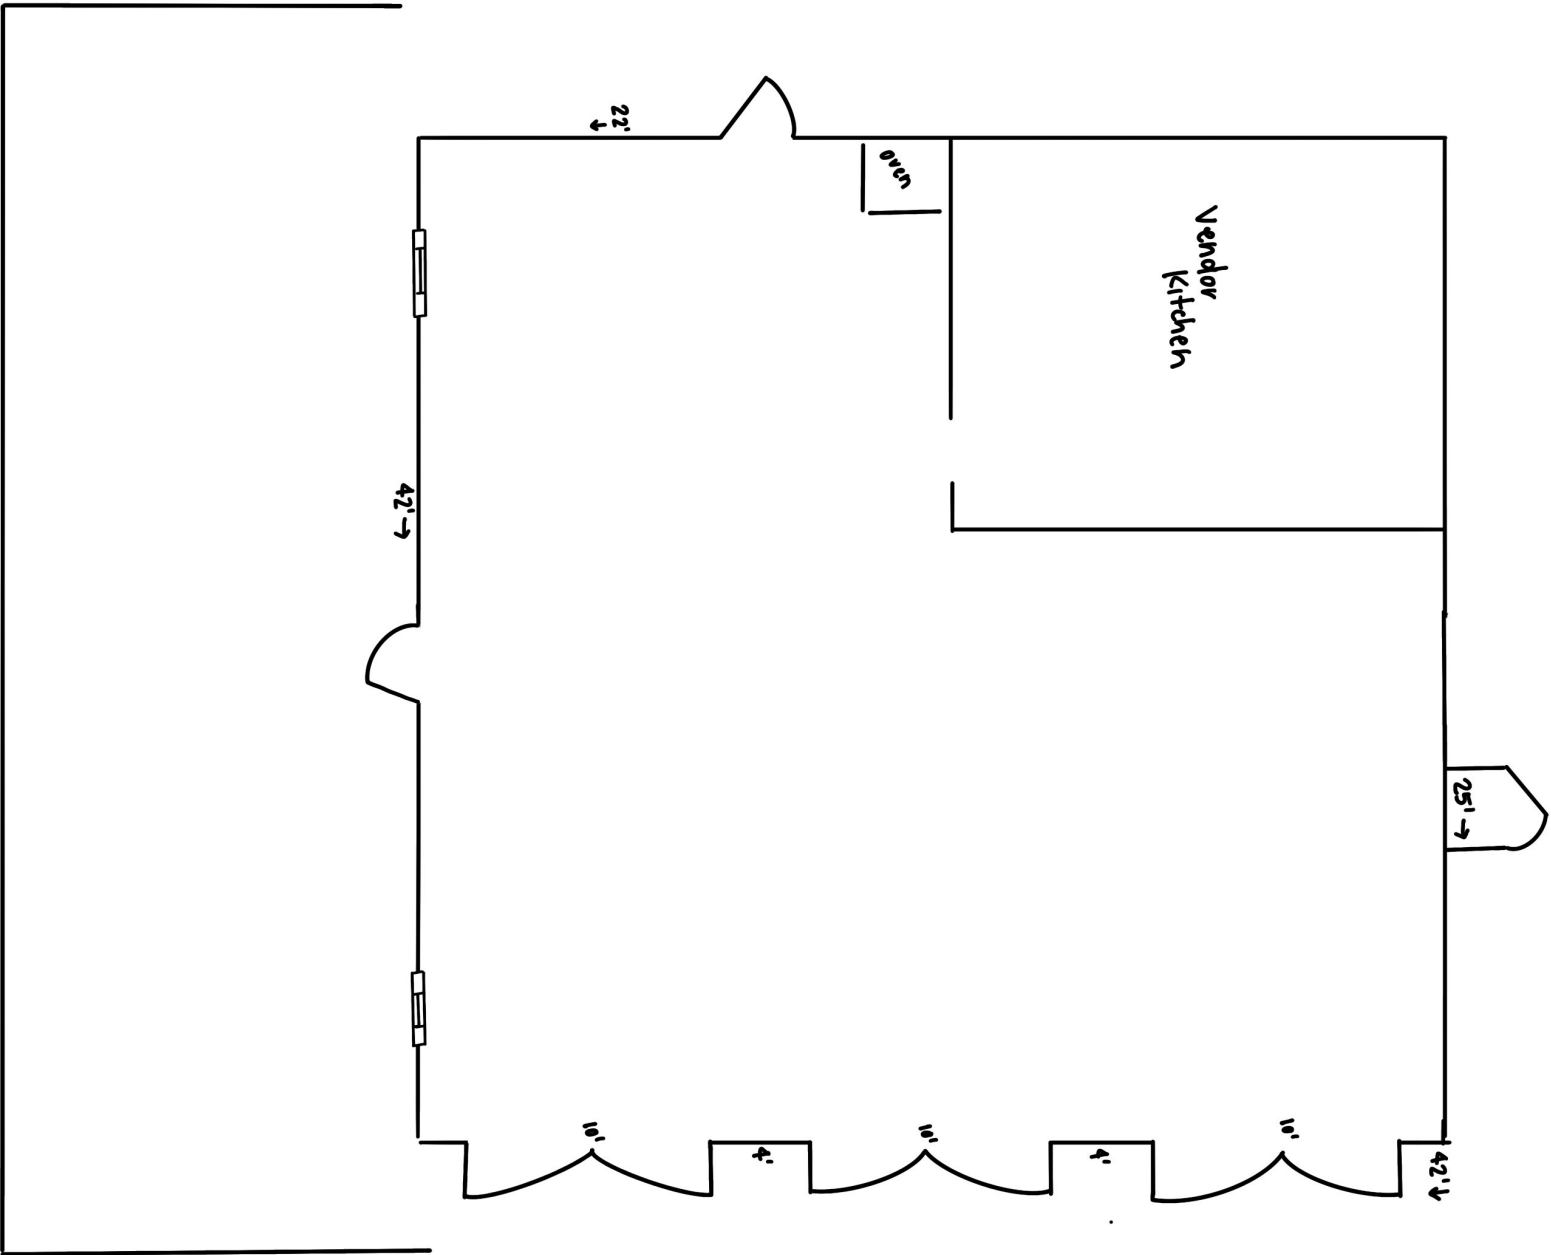

# Scale:

5ft Round  
Table

8ft Rectangle  
Table

Bistro Table  
(linen not provided)

# Three Lakes Manor Ballroom

Guest  
Restrooms

Vendor  
Kitchen

door

25' →

42' ↓

10'

4'

10'

4'

10'

22' ↓

42' →

22' x 47' Courtyard

GROOMS SUITE

CASED OPENING

TAVERN  
30' WIDE X 27' DEER

18' BAR

DINING HALL

DINING HALL  
23' WIDE X 25' DEEP

9' BARN  
DOOR

TAVERN